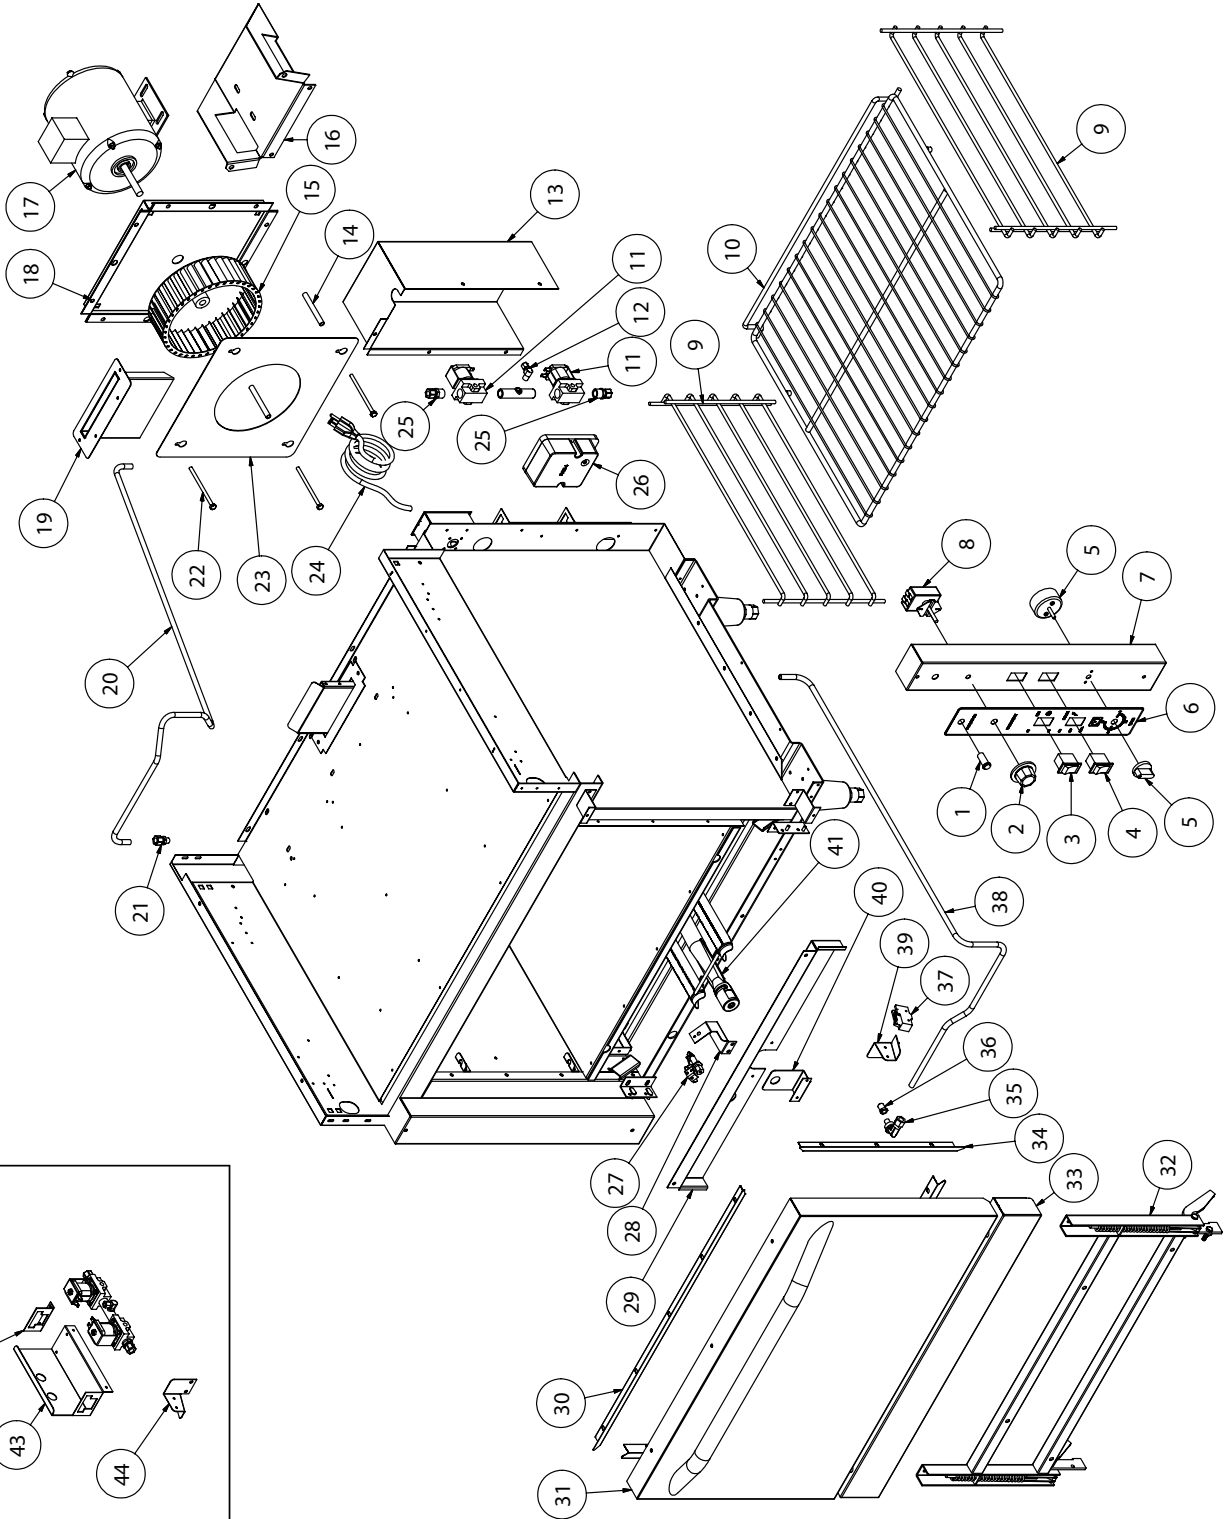

CONVECTION OVEN RR-C SERIES RANGE

CONVECTION OVEN

ITEM	PART NO.	DESCRIPTION
1	93-5236	Indicator Light
2	93-5237	Dial Knob, Thermostat (KX)
3	93-5238	Switch, Oven Fan High/Low
4	93-5239	Switch, Power - 3 position
5	93-5240	Manual Timer, 1 Hour
5	93-5241	Knob, Black w/Orange Dot (Timer)
6	93-5242	Control Panel Decal
7	93-5243	Control Panel R/H For 36" Range
8	93-5244	Thermostat (KX)
9	93-5245	Oven Rack Guide
10	93-5246	Oven Rack
11	93-5247	Solenoid Valve
12	93-5248	Brass Fitting - 1/4 CC X 1/8 NPT X 90 Degrees
13	93-5249	Module Cover
14	93-5250	Blower Spacer Tube
15	93-5251	Blower Wheel RR-C
16	93-5252	Motor Mount Bracket
17	93-5008	Motor
18	93-5254	Motor Mount Weld Plate Assy.
19	93-5255	Snorkel Tube Weld Assembly
20	93-5256	Manifold Tubing (Manifold To Solenoid 3/8 Aluminized Tubing)
21	93-5257	Straight Connector 3/8" CC X 1/8" NPT (Male Thread)
22	93-5258	Hex Head Shoulder Bolt (1/4-20 x 4")
23	93-5259	Blower Baffle Cover
24	93-5260	Power Cord
25	93-5261	Straight Connector (3/8 CC X 3/8 NPT) (Male Thread)
26	93-5262	RAM-4 Spark Module
27	93-5124	Oven Pilot (NAT)
27	93-5125	Oven Pilot (PROPANE)
28	93-5265	Pilot Bracket
29	93-5266	Oven Front Baffle
30	93-5267	Door Seals (Top—Bottom)
31	93-5268	Convection Base Oven Door (Complete Assy.)
32	93-5269	Convection Base Door Frame Assy.
33	93-5112	36" Kick Plate
34	93-5271	Door Seal Sides
35	93-5203	Orifice Elbow 3/8" CC X 3/8"-27 (Brass)
36	93-5158	Orifice Hood #39 (Brass) Natural Gas 30,000 B.T.U.