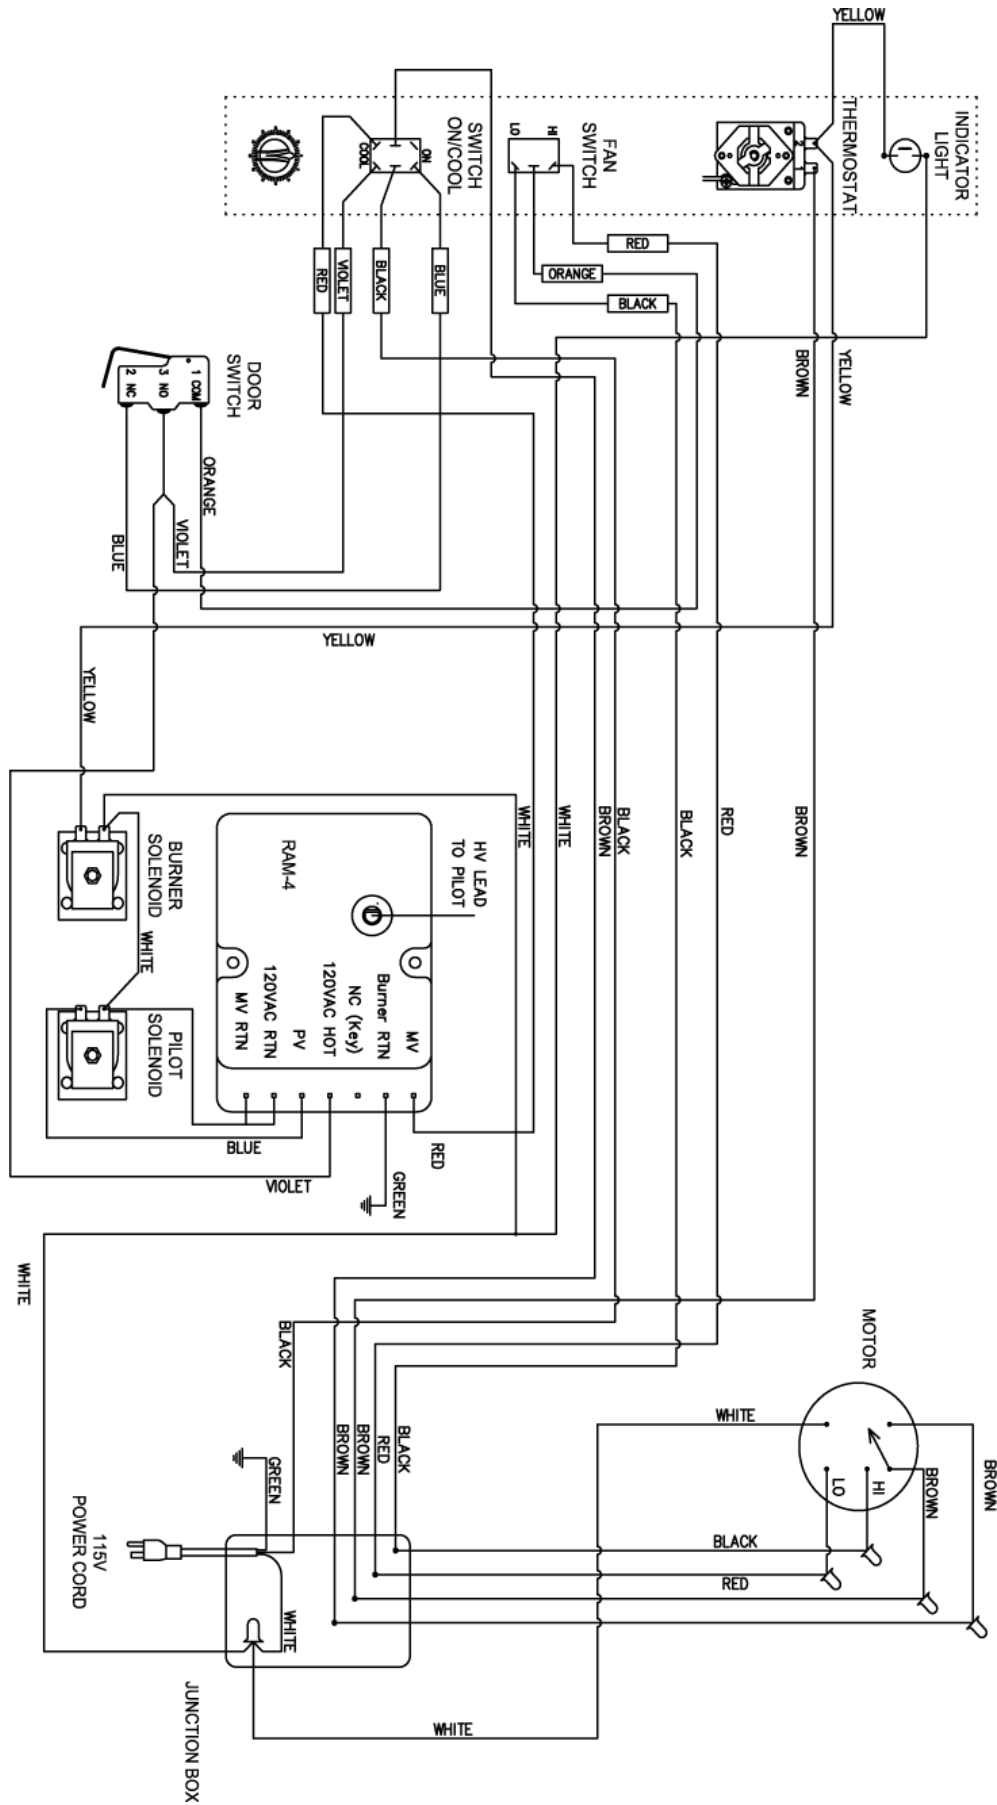

ERRORS: Descriptive and/or typographic errors are subject to correction.

MARKET FORGE

Telephone: (802) 658-6600 Fax: (802) 860-3732

www.marketforge.com

P/N 14-0401 Rev B (12/16)

TABLE OF CONTENTS

CONVECTION OVEN WIRING DIAGRAM.....	3
ILLUSTRATED PART LIST	
COMPLETE RANGE	4
GRIDDLE, RADIANT BROILER AND RAISED GRIDDLE	8
CONVECTION OVEN	11

CONVECTION OVEN WIRING DIAGRAM

ROYAL RANGE OF CALIFORNIA
RR-C

COMPLETE RANGE

90° ELBOW FITTING	B.J. THERMOSTAT	"T" FLANGE	90° PILOT VALVE	GAS VALVE	ORIFICE HOOD	IGNITOR (OVEN)	PILOT (OVEN)
							
10	11	12	13	14	15 24 48	29	30