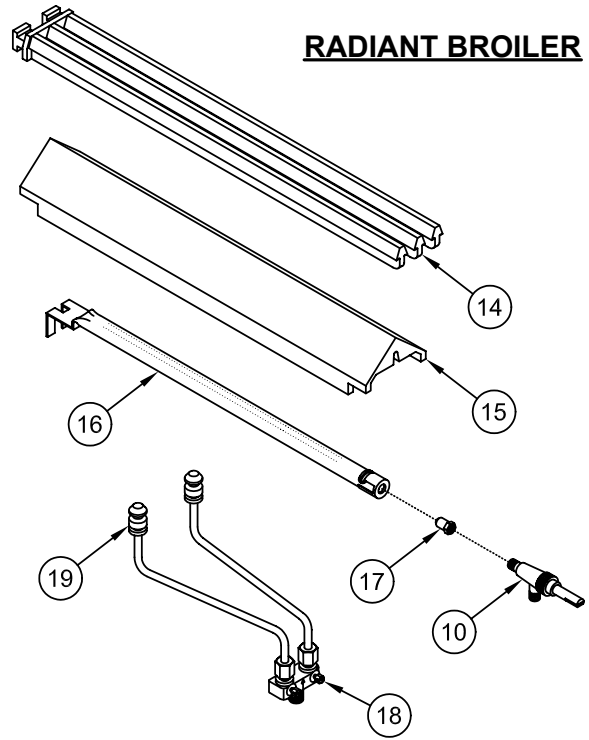

GRIDDLE, RADIANT BROILER AND RAISED GRIDDLE

ORIFICE HOOD 7 14 18	ORIFICE ELBOW 8	GAS VALVE ADAPTER 9	GAS VALVE 10	B.J. THERMOSTAT 12	DUAL PILOT VALVE 18	GAS VALVE KNOB 22	ORIFICE ADAPTER 24	90° PILOT VALVE 27