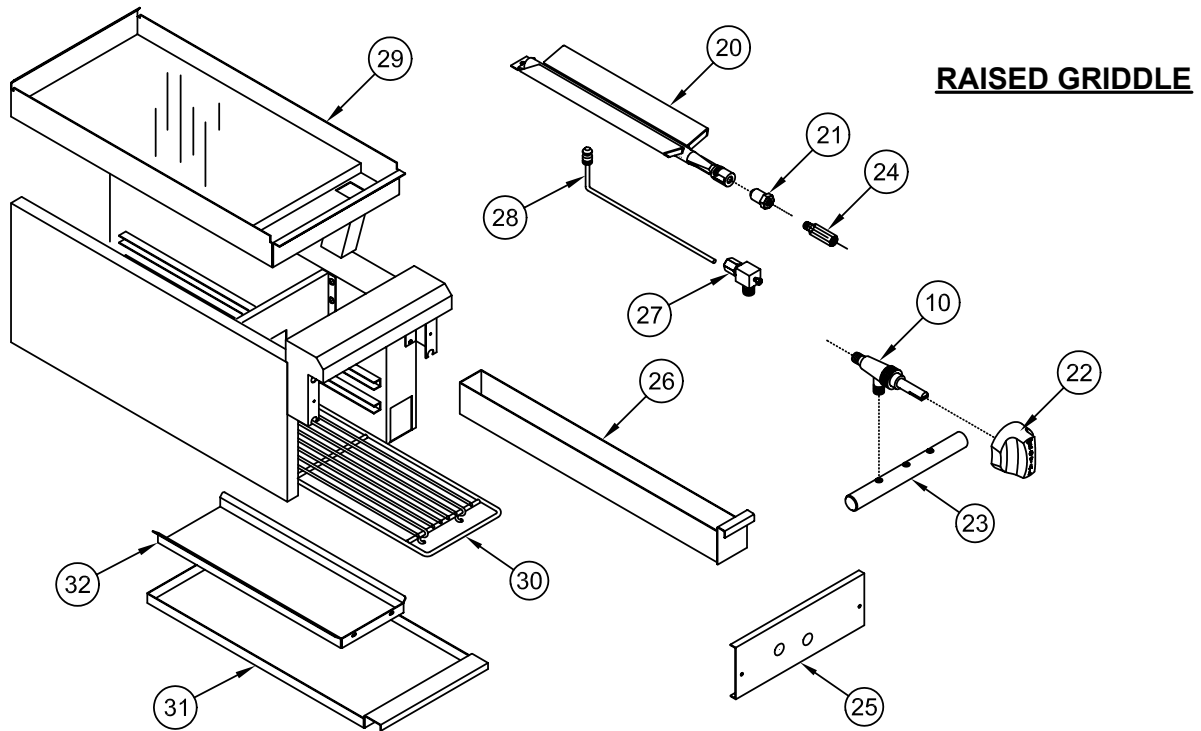

GRIDDLE, RADIANT BROILER AND RAISED GRIDDLE

ORIFICE HOOD 7 14 18	ORIFICE ELBOW 8	GAS VALVE ADAPTER 9	GAS VALVE 10	B.J. THERMOSTAT 12	DUAL PILOT VALVE 18	GAS VALVE KNOB 22	ORIFICE ADAPTER 24	90° PILOT VALVE 27