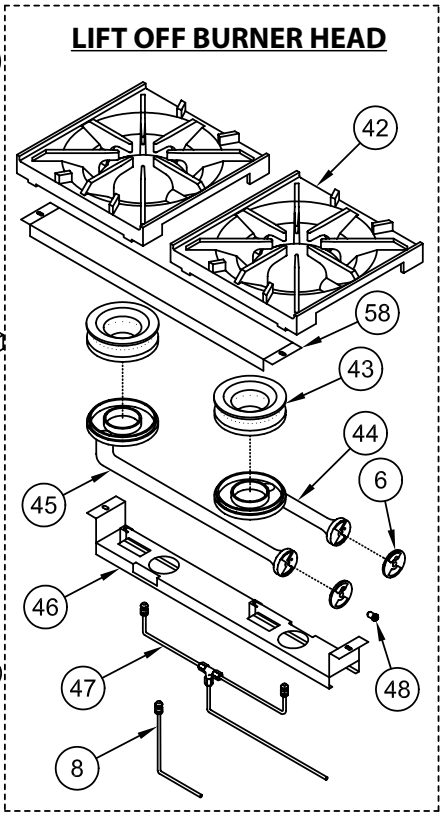

COMPLETE RANGE

90° ELBOW FITTING 10	B.J. THERMOSTAT 11	"T" FLANGE 12	90° PILOT VALVE 13	GAS VALVE 14	ORIFICE HOOD 15 24 48	 25	IGNITOR (OVEN) 29	PILOT (OVEN) 30