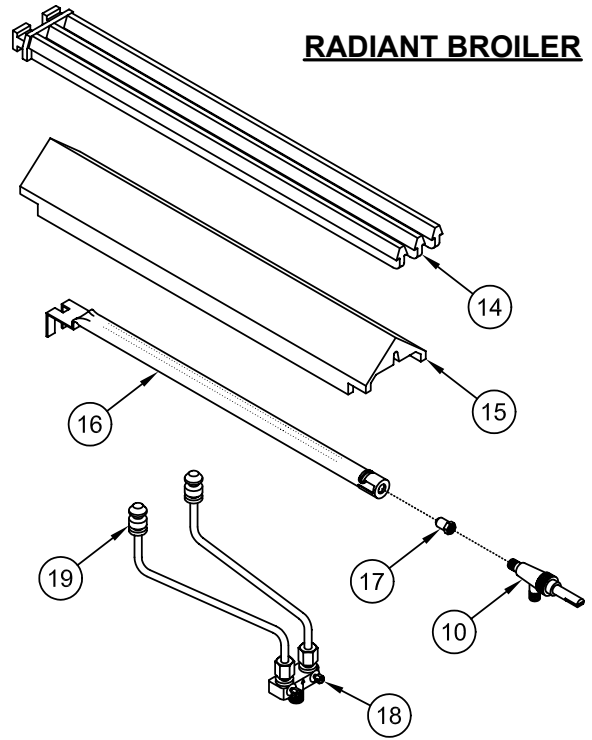

GRIDDLE, RADIANT BROILER AND RAISED GRIDDLE

ORIFICE HOOD	ORIFICE ELBOW	GAS VALVE ADAPTER	GAS VALVE	B.J. THERMOSTAT	DUAL PILOT VALVE	GAS VALVE KNOB	ORIFICE ADAPTER	90° PILOT VALVE
7 14 18	8	9	10	12	18	22	24	27