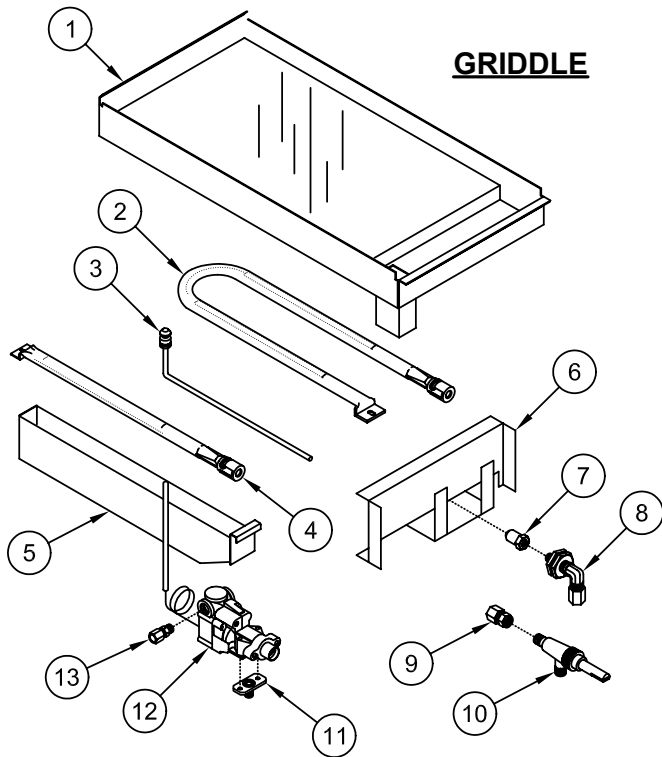

GRIDDLE, RADIANT BROILER AND RAISED GRIDDLE

ORIFICE HOOD 7 14 18	ORIFICE ELBOW 8	GAS VALVE ADAPTER 9	GAS VALVE 10	B.J. THERMOSTAT 12	DUAL PILOT VALVE 18	GAS VALVE KNOB 22	ORIFICE ADAPTER 24	90° PILOT VALVE 27