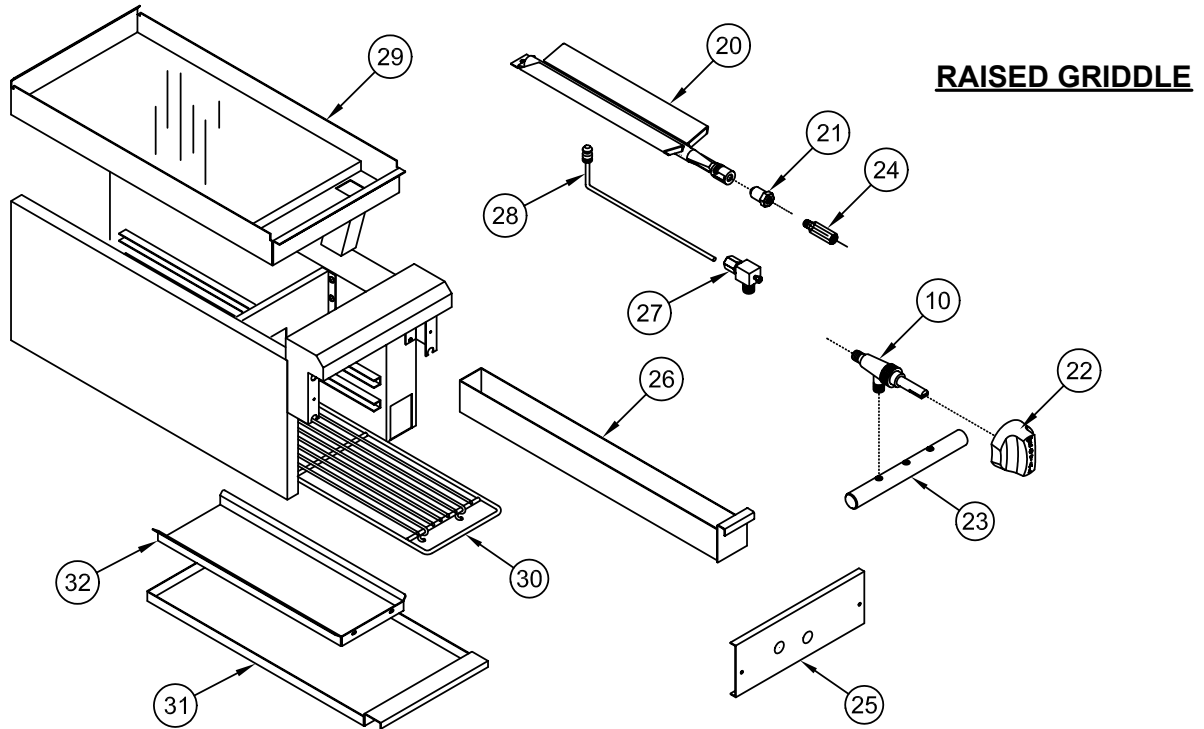

GRIDDLE, RADIANT BROILER AND RAISED GRIDDLE

ORIFICE HOOD	ORIFICE ELBOW	GAS VALVE ADAPTER	GAS VALVE	B.J. THERMOSTAT	DUAL PILOT VALVE	GAS VALVE KNOB	ORIFICE ADAPTER	90° PILOT VALVE
7 14 18	8	9	10	12	18	22	24	27