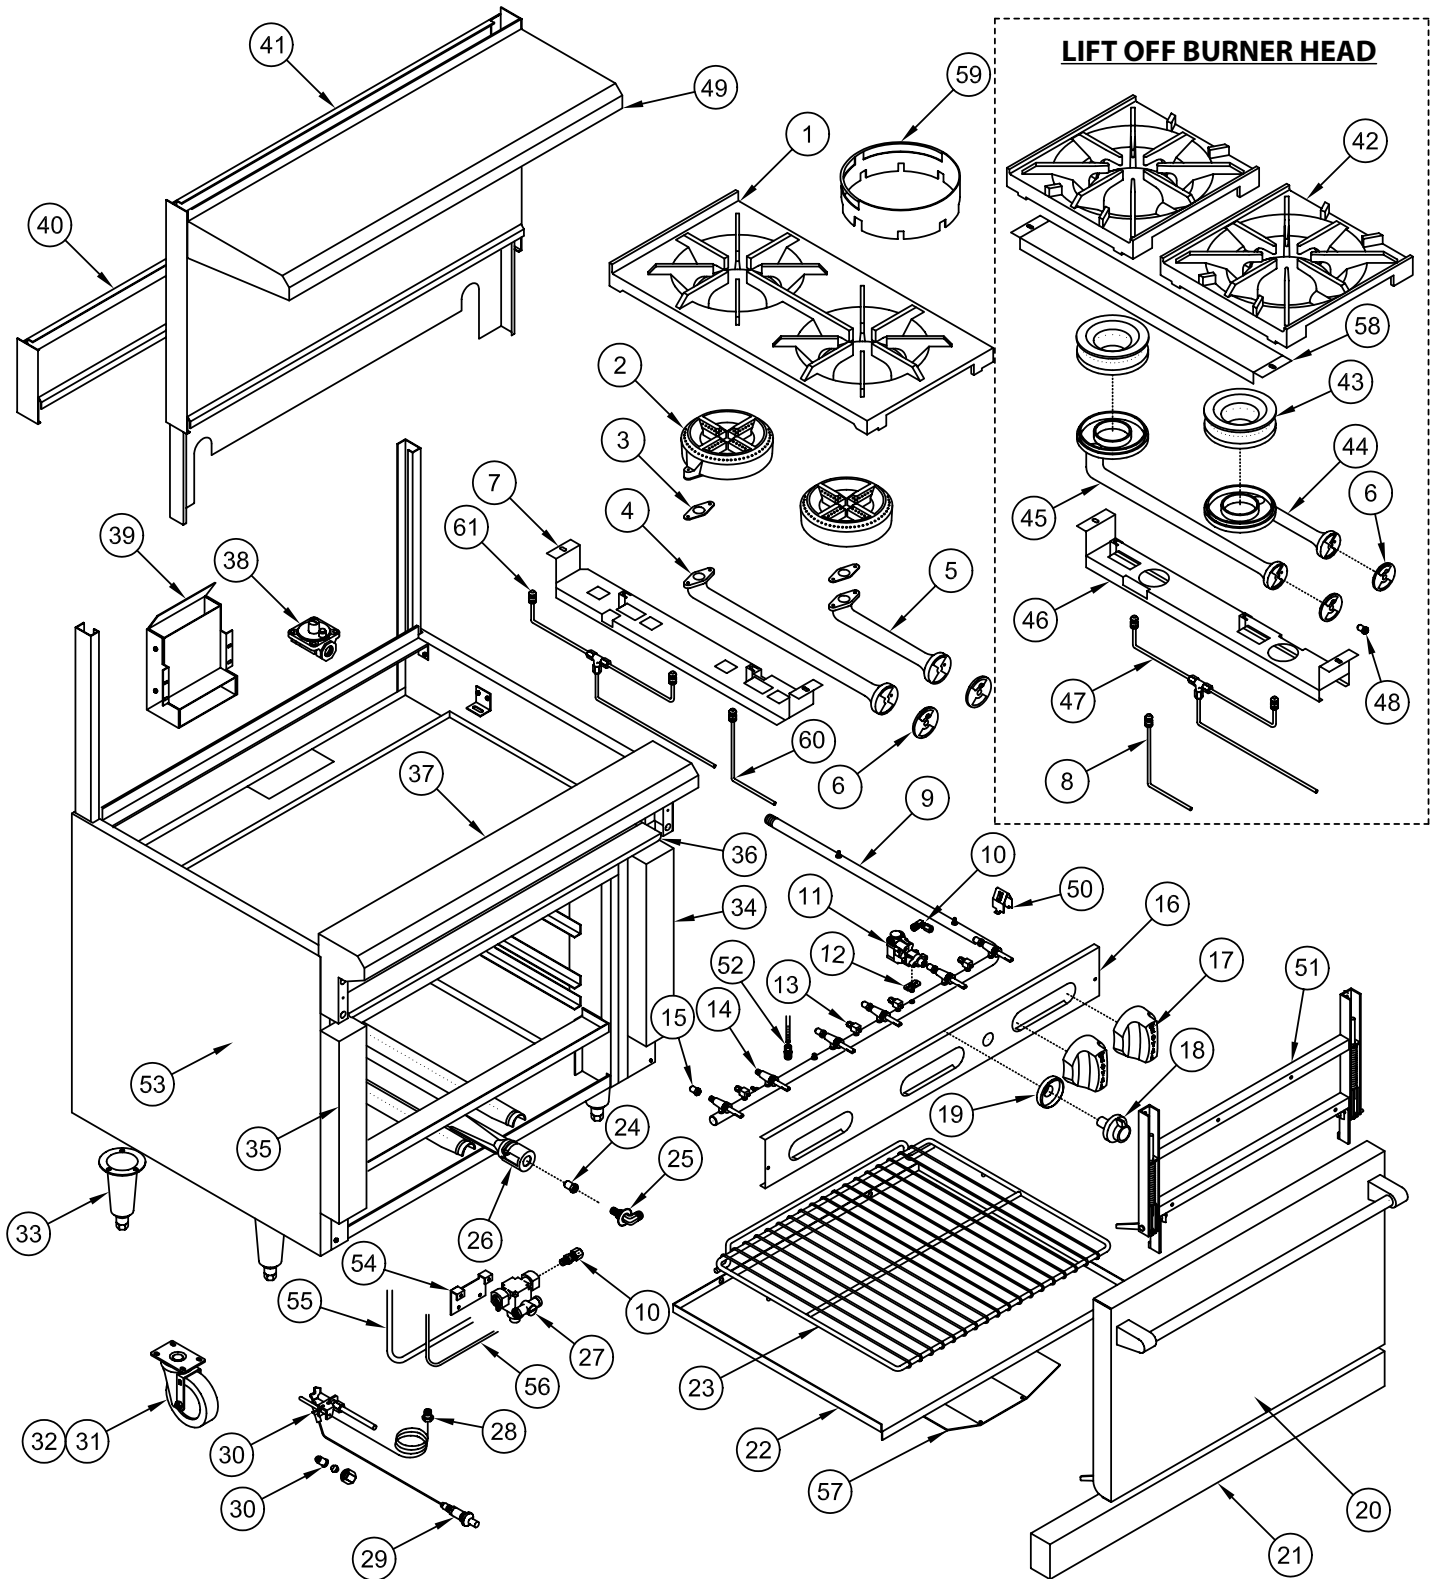

ERRORS: Descriptive and/or typographic errors are subject to correction.

MARKET FORGE

Telephone: (802) 658-6600 Fax: (802) 860-3732

www.marketforge.com

P/N 14-0401 Rev B (12/16)

TABLE OF CONTENTS

CONVECTION OVEN WIRING DIAGRAM.....	3
ILLUSTRATED PART LIST	
COMPLETE RANGE	4
GRIDDLE, RADIANT BROILER AND RAISED GRIDDLE	8
CONVECTION OVEN	11

CONVECTION OVEN WIRING DIAGRAM

ROYAL RANGE OF CALIFORNIA
RR-C

COMPLETE RANGE

90° ELBOW FITTING	B.J. THERMOSTAT	"T" FLANGE	90° PILOT VALVE	GAS VALVE	ORIFICE HOOD	IGNITOR (OVEN)	PILOT (OVEN)
							
10	11	12	13	14	15 24 48	29	30