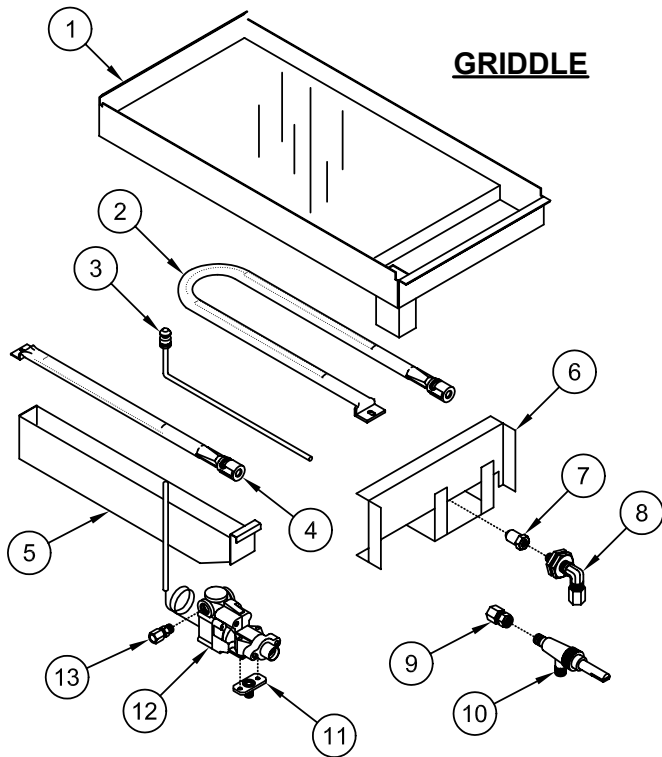

GRIDDLE, RADIANT BROILER AND RAISED GRIDDLE

ORIFICE HOOD	ORIFICE ELBOW	GAS VALVE ADAPTER	GAS VALVE	B.J. THERMOSTAT	DUAL PILOT VALVE	GAS VALVE KNOB	ORIFICE ADAPTER	90° PILOT VALVE
7 14 18	8	9	10	12	18	22	24	27