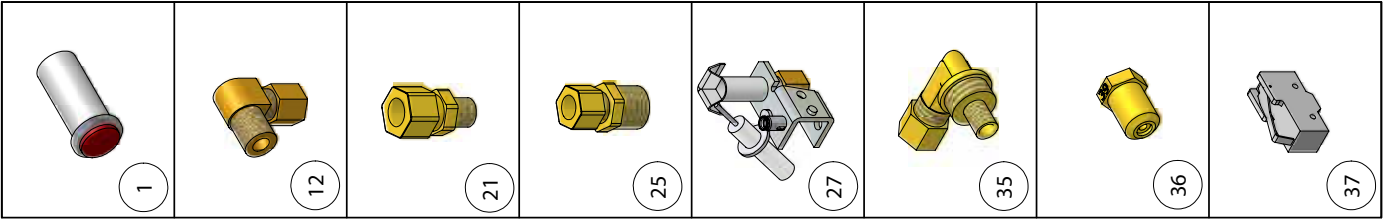

CONVECTION OVEN