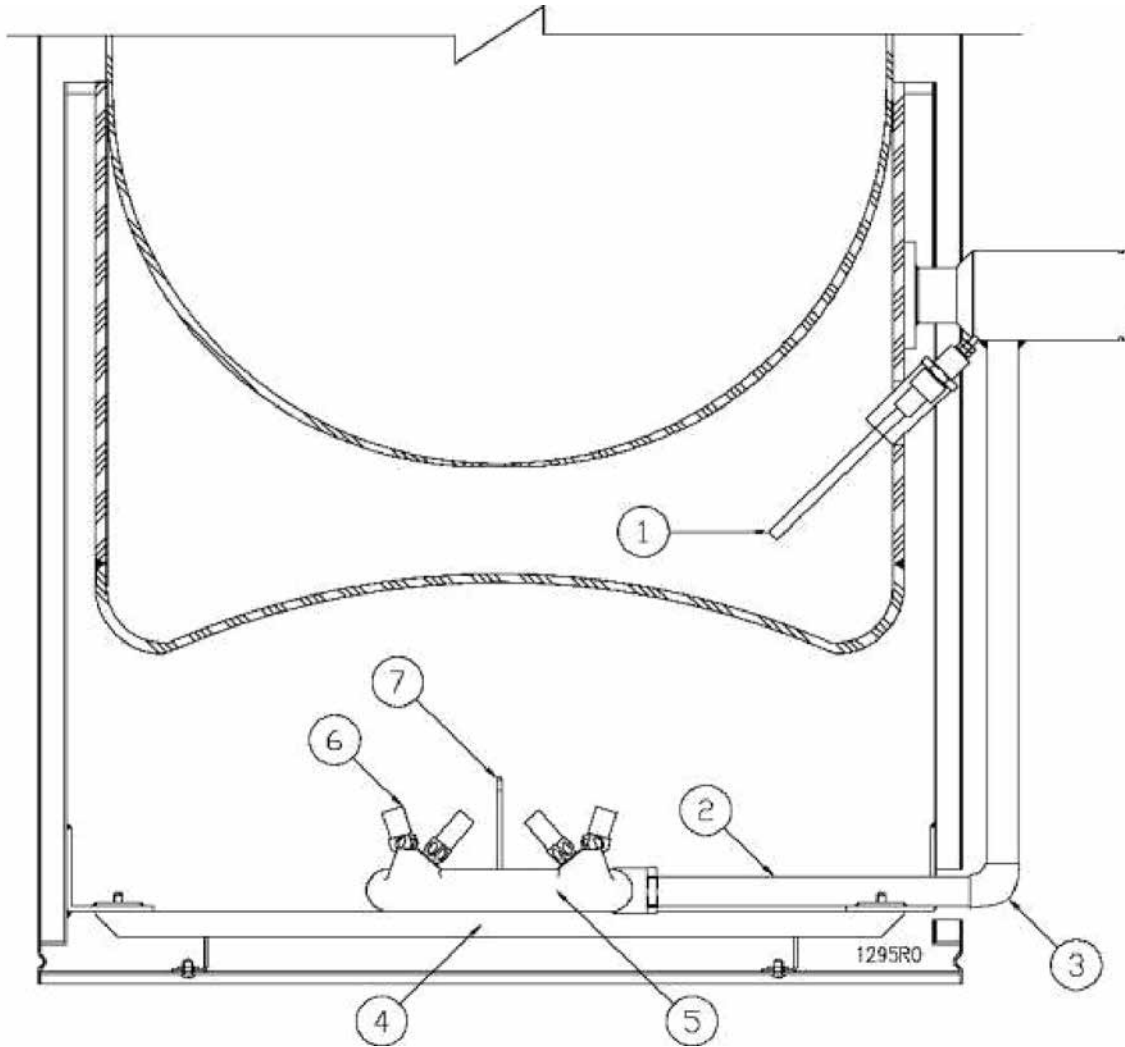

COMPLETE EXPLODED VIEW

COMPLETE EXPLODED VIEW

ITEM	PART NO.	DESCRIPTION	QTY
1	97-7341	Kettle Assembly	1
2	09-1182	Lift Off Cover	1
3	97-5008	Knob	1
4	97-7145	Handle Assembly	1
5	97-7342	Acorn Nut, 1/2 - 13 NC	1
6	97-7343	Bearing	1
7	97-7344	Actuator Collar	1
8	97-7345	Retaining Ring, 2"	1
9	97-7346	Bearing, Bronze Bushing	1
10	97-7347	Washer	1
11	97-7348	Retaining Ring, 1"	1
12	97-7349	Leg Post	1
13	97-7350	Trunnion Box Side Panel	1
14	97-7351	Flue Assembly	1
15	97-7352	Bottom Cover	1
16	97-7353	Sight Glass Assembly	1
17	97-5009	Relief Valve, 50 PSI	1
18	97-5415	Air Vent Assembly	1
**19	97-7354	Operating Label, English	1
**19	97-7355	Operating Label, French	1
20	97-7356	Side Panel	1
21	97-7357	Console Cover	1
22	97-5032	Flanged Foot, Adjustable	4
23	97-6368	Down Tube, Relief Valve (ECTW)	1
24	97-5919	Marine Lock Pin	1
25	97-5918	"O" Ring	1
26	97-5917	Spring	1
27	97-7142	Washer	2
28	97-5915	External Retaining Ring Clip	1
29	97-5013	Thermostat Dial	1
30	97-7358	Hex Set Screw	1

** Select as required.

PLUMBING EXPLODED VIEW

ITEM	PART NO.	DESCRIPTION	QTY
1	97-6324	Low Water Probe	1
2	97-7359	Pipe, 3/8" x 7-1/2" Length	1
3	97-7360	Elbow, 3/8"	1
4	97-7361	Burner Support Channel	1
5	97-7310	Burner	1
**6	97-7362	Orifice Jet, #57 Natural Gas	10
**6	97-7363	Orifice Jet, .70 mm LP Gas	10
7	97-5828	Electrode Assembly	1