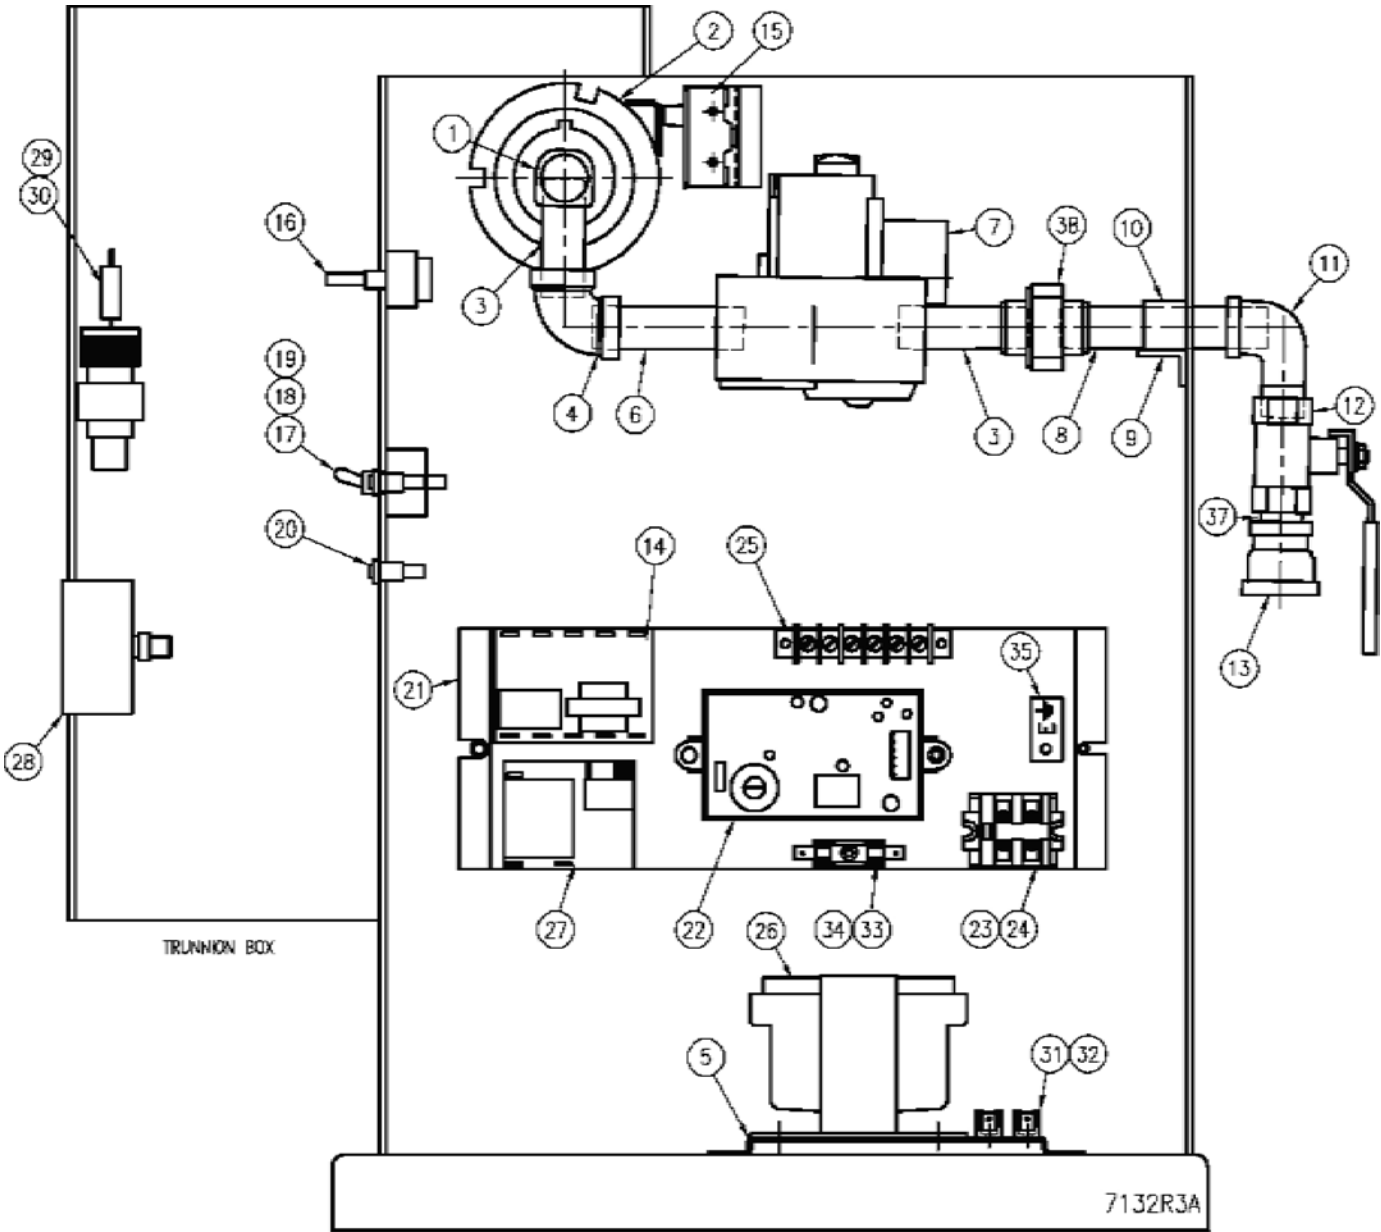

TRUNNION BOX EXPLODED VIEW

TRUNNION BOX EXPLODED VIEW

ITEM	PART NO.	DESCRIPTION	QTY
1	97-6983	1/2" Gas Swivel Joint	1
2	97-7344	Tilt Lock, Actuator Collar	1
3	97-7365	Nipple, 1/2" x 2"	2
4	97-6910	Elbow, 1/2"	1
5	97-7366	Transformer Bracket	1
6	97-7209	Nipple, 1/2" x 3"	2
**7	97-5808	Gas Control Valve (Natural)	1
**7	97-5809	Gas Control Valve (L.P)	1
8	97-7219	Nipple, 1/2" x 4"	1
9	97-7367	Gas Line Support	1
10	97-7368	3/8 Pipe Strap	1
11	97-6251	90° Street Elbow, 1/2"	1
12	97-7369	Ball Valve, 1/2"	1
13	98-6112	Reducing Coupling, 1/2" - 3/4"	1
14	97-6972	Temperature Control, 120V	1
*14	97-7114	Temperature Probe	1
15	97-5414	Micro-Switch	1
16	97-5617	Potentiometer	1
*16	97-7370	Rotary Shaft Seal	1
17	97-6513	Power Switch	1
18	98-6048	Pilot Light, Temperature, Red, 125V	1
19	97-6955	Pilot Light, Ignition, Green, 125V	1
20	97-7371	Pilot Light, Low Water, Amber, 125V	1
21	97-7372	Component Mounting Bracket	1
22	97-5960	Ignition Module (DSI System)	1
23	10-6963	Terminal Block Section	2
24	10-6962	Terminal Block End	1
25	97-7373	Terminal Strip	1
**26	97-5358	Transformer, 220/240-120, 50/60 Hz, 200VA	1
**26	97-7374	Transformer, 208-120, 60 Hz, 200VA	1
27	97-5565	Water Level Control	1
28	97-6563	Pressure Gauge	1
29	97-7179	Pressure Switch	1
30	97-7375	Pressure Switch Bracket	1
**31	97-5864	Fuse Holder, (208 - 240V Units)	2
*32	98-6134	Fuse, 250V, 1 Amp. (208 - 240V Units)	2
*33	97-5864	Fuse Holder (120V Units Only)	1
**34	97-5476	Fuse, 250V, 3 Amp. (120V Units Only)	1
35	97-6738	Earth Ground I.D. Tag	1
*36	97-5702	Cord Set, (120V Units Only)	1
37	98-6109	Close Nipple, 1/2"	1
38	97-5490	Union, 1/2"	1

* Not shown.

** Select as required.