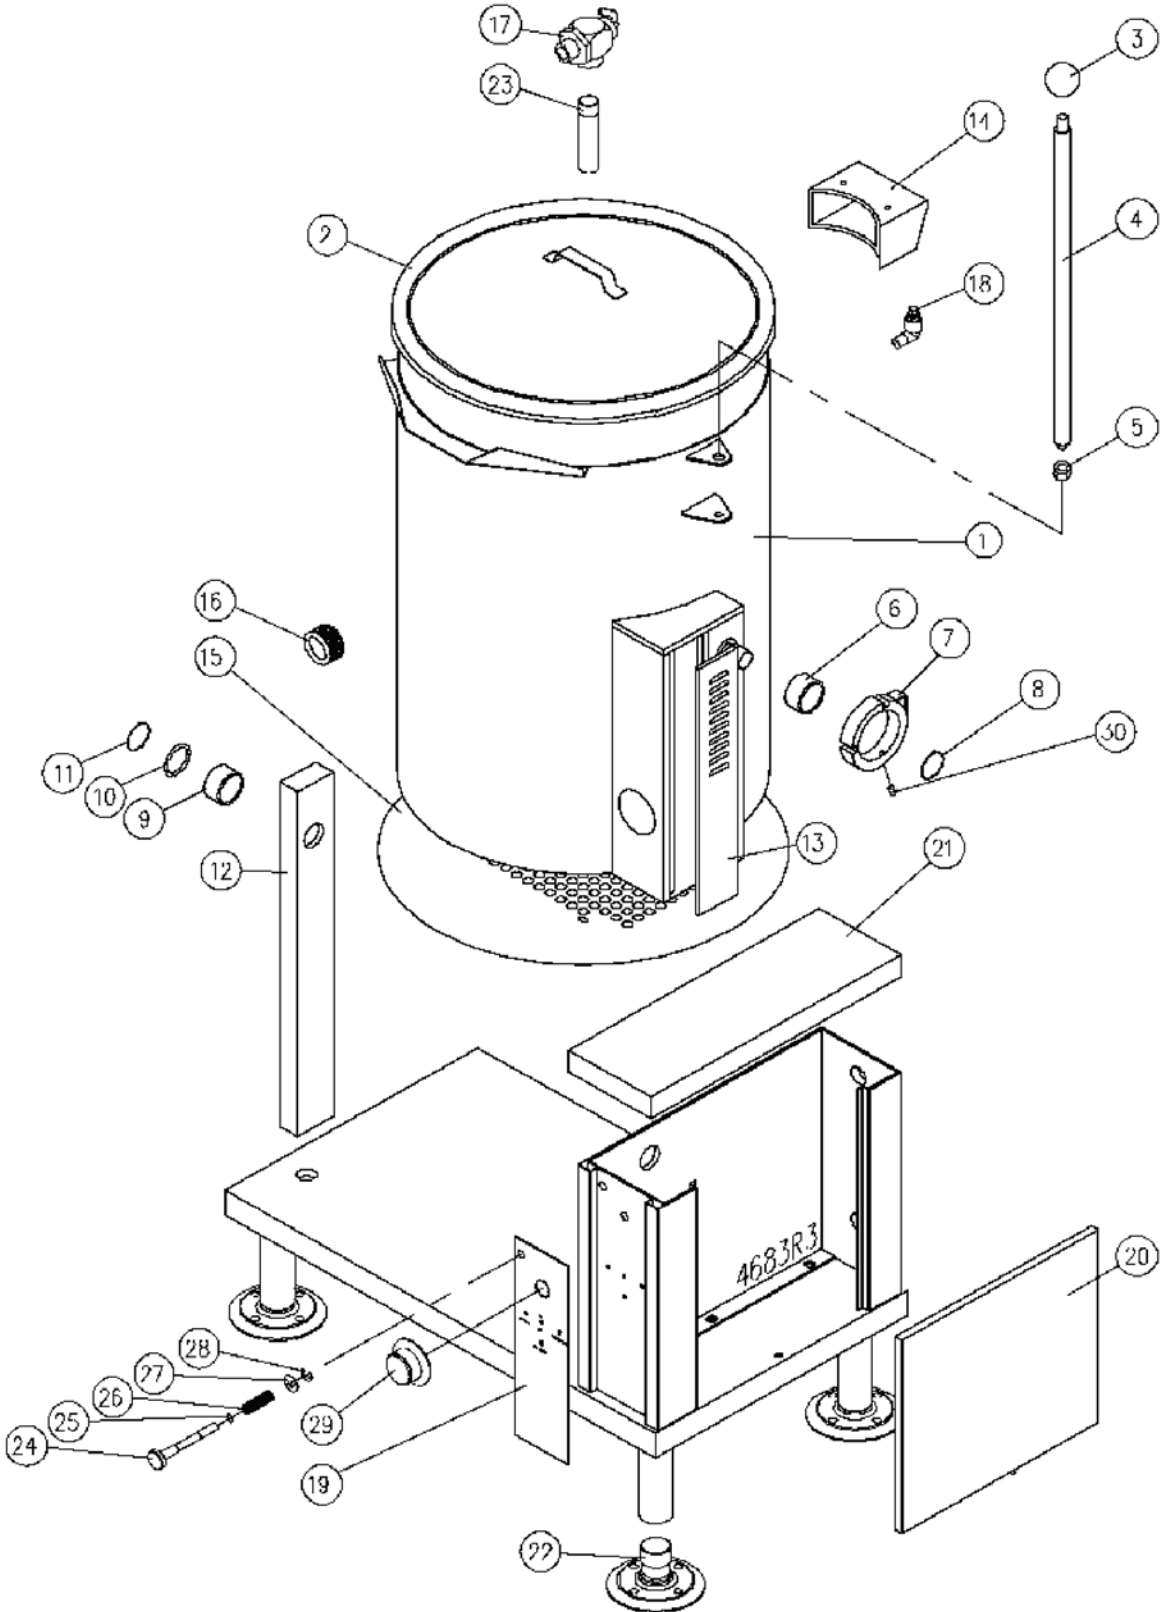

COMPLETE EXPLODED VIEW

COMPLETE EXPLODED VIEW

ITEM	PART NO.	DESCRIPTION	QTY
1	97-7341	Kettle Assembly	1
2	09-1182	Lift Off Cover	1
3	97-5008	Knob	1
4	97-7145	Handle Assembly	1
5	97-7342	Acorn Nut, 1/2 - 13 NC	1
6	97-7343	Bearing	1
7	97-7344	Actuator Collar	1
8	97-7345	Retaining Ring, 2"	1
9	97-7346	Bearing, Bronze Bushing	1
10	97-7347	Washer	1
11	97-7348	Retaining Ring, 1"	1
12	97-7349	Leg Post	1
13	97-7350	Trunnion Box Side Panel	1
14	97-7351	Flue Assembly	1
15	97-7352	Bottom Cover	1
16	97-7353	Sight Glass Assembly	1
17	97-5009	Relief Valve, 50 PSI	1
18	97-5415	Air Vent Assembly	1
**19	97-7354	Operating Label, English	1
**19	97-7355	Operating Label, French	1
20	97-7356	Side Panel	1
21	97-7357	Console Cover	1
22	97-5032	Flanged Foot, Adjustable	4
23	97-6368	Down Tube, Relief Valve (ECTW)	1
24	97-5919	Marine Lock Pin	1
25	97-5918	"O" Ring	1
26	97-5917	Spring	1
27	97-7142	Washer	2
28	97-5915	External Retaining Ring Clip	1
29	97-5013	Thermostat Dial	1
30	97-7358	Hex Set Screw	1

** Select as required.

PLUMBING EXPLODED VIEW

ITEM	PART NO.	DESCRIPTION	QTY
1	97-6324	Low Water Probe	1
2	97-7359	Pipe, 3/8" x 7-1/2" Length	1
3	97-7360	Elbow, 3/8"	1
4	97-7361	Burner Support Channel	1
5	97-7310	Burner	1
**6	97-7362	Orifice Jet, #57 Natural Gas	10
**6	97-7363	Orifice Jet, .70 mm LP Gas	10
7	97-5828	Electrode Assembly	1